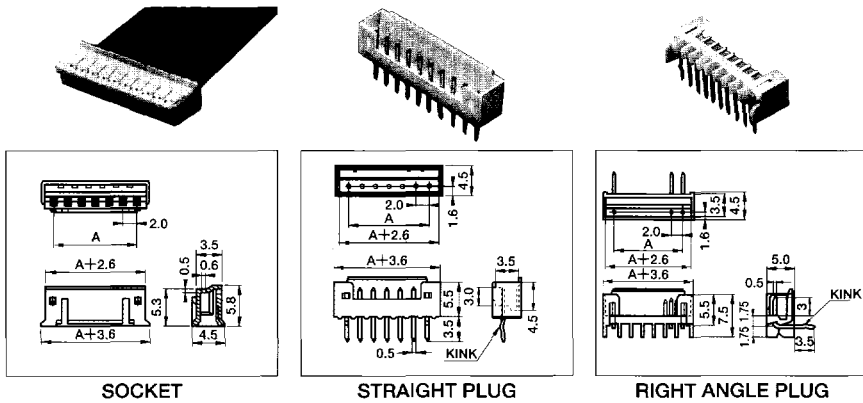

CRIMPING CONNECTOR
圧着コネクタ (1.25mmピッチ)

TERMINAL CTA 1126-0501
● Applicable Wire Size:AWG 26~32

EP Series (Pitch 1.5mm)

No. Posi	SOCKET	STRAIGHT PLUG	RIGHT ANGLE PLUG	A
2	CGP1202-0101	CGP1602-0101	CGP1702-0101	1.5
3	CGP1203-0101	CGP1603-0101	CGP1703-0101	3.0
4	CGP1204-0101	CGP1604-0101	CGP1704-0101	4.5
5	CGP1205-0101	CGP1605-0101	CGP1705-0101	6.0
6	CGP1206-0101	CGP1606-0101	CGP1706-0101	7.5
7	CGP1207-0101	CGP1607-0101	CGP1707-0101	9.0
8	CGP1208-0101	CGP1608-0101	CGP1708-0101	10.5
9	CGP1209-0101	CGP1609-0101	CGP1709-0101	12.0
10	CGP1210-0101	CGP1610-0101	CGP1710-0101	13.5
11	CGP1211-0101	CGP1611-0101	CGP1711-0101	15.0
12	CGP1212-0101	CGP1612-0101	CGP1712-0101	16.5
13	CGP1213-0101	CGP1613-0101	CGP1713-0101	18.0
14	CGP1214-0101	CGP1614-0101	CGP1714-0101	19.5
15	CGP1215-0101	CGP1615-0101	CGP1715-0101	21.0

CRIMPING CONNECTOR
圧着コネクタ (1.5mmピッチ)

TERMINAL CTA 1126-0101
● Applicable Wire Size:AWG 26~32
TERMINAL CTA 1126-1001
● Applicable Wire Size:AWG 24~26

UP Series (Pitch 2.0mm)

No. Posi	SOCKET	STRAIGHT PLUG	RIGHT ANGLE PLUG	A
2	W-A2402	W-P7502	W-P7902	2
3	W-A2403	W-P7503	W-P7903	4
4	W-A2404	W-P7504	W-P7904	6
5	W-A2405	W-P7505	W-P7905	8
6	W-A2406	W-P7506	W-P7906	10
7	W-A2407	W-P7507	W-P7907	12
8	W-A2408	W-P7508	W-P7908	14
9	W-A2409	W-P7509	W-P7909	16
10	W-A2410	W-P7510	W-P7910	18
11	W-A2411	W-P7511	W-P7911	20
12	W-A2412	W-P7512	W-P7912	22
13	W-A2413	W-P7513	W-P7913	24
14	W-A2414	W-P7514	W-P7914	26
15	W-A2415	W-P7515	W-P7915	28