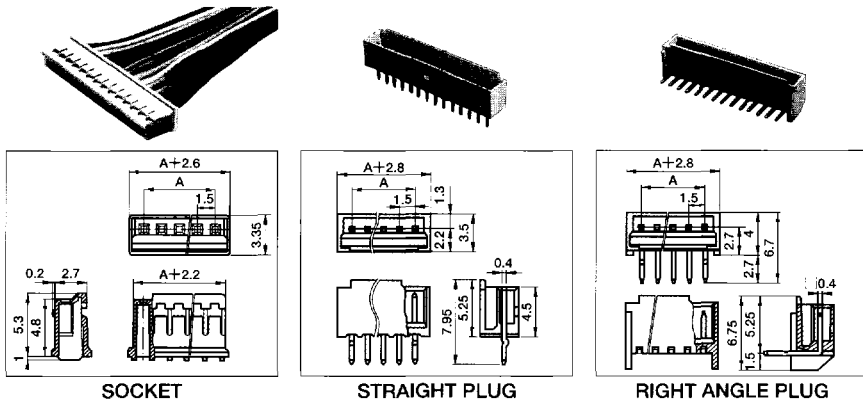

CRIMPING CONNECTOR
圧着コネクタ (1.25mmピッチ)

TERMINAL CTA 1126-0501
● Applicable Wire Size:AWG 26~32

EP Series (Pitch 1.5mm)

No. Posi	SOCKET	STRAIGHT PLUG	RIGHT ANGLE PLUG	A
2	CGP1202-0101	CGP1602-0101	CGP1702-0101	1.5
3	CGP1203-0101	CGP1603-0101	CGP1703-0101	3.0
4	CGP1204-0101	CGP1604-0101	CGP1704-0101	4.5
5	CGP1205-0101	CGP1605-0101	CGP1705-0101	6.0
6	CGP1206-0101	CGP1606-0101	CGP1706-0101	7.5
7	CGP1207-0101	CGP1607-0101	CGP1707-0101	9.0
8	CGP1208-0101	CGP1608-0101	CGP1708-0101	10.5
9	CGP1209-0101	CGP1609-0101	CGP1709-0101	12.0
10	CGP1210-0101	CGP1610-0101	CGP1710-0101	13.5
11	CGP1211-0101	CGP1611-0101	CGP1711-0101	15.0
12	CGP1212-0101	CGP1612-0101	CGP1712-0101	16.5
13	CGP1213-0101	CGP1613-0101	CGP1713-0101	18.0
14	CGP1214-0101	CGP1614-0101	CGP1714-0101	19.5
15	CGP1215-0101	CGP1615-0101	CGP1715-0101	21.0

CRIMPING CONNECTOR
圧着コネクタ (1.5mmピッチ)

TERMINAL CTA 1126-0101
● Applicable Wire Size:AWG 26~32
TERMINAL CTA 1126-1001
● Applicable Wire Size:AWG 24~26

UP Series (Pitch 2.0mm)

No. Posi	SOCKET	STRAIGHT PLUG	RIGHT ANGLE PLUG	A
2	W-A2402	W-P7502	W-P7902	2
3	W-A2403	W-P7503	W-P7903	4
4	W-A2404	W-P7504	W-P7904	6
5	W-A2405	W-P7505	W-P7905	8
6	W-A2406	W-P7506	W-P7906	10
7	W-A2407	W-P7507	W-P7907	12
8	W-A2408	W-P7508	W-P7908	14
9	W-A2409	W-P7509	W-P7909	16
10	W-A2410	W-P7510	W-P7910	18
11	W-A2411	W-P7511	W-P7911	20
12	W-A2412	W-P7512	W-P7912	22
13	W-A2413	W-P7513	W-P7913	24
14	W-A2414	W-P7514	W-P7914	26
15	W-A2415	W-P7515	W-P7915	28