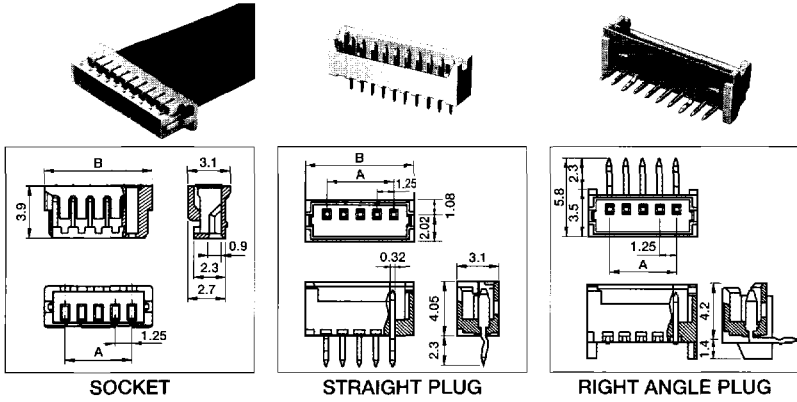

HP Series (Pitch 1.25mm)

No. Posi	SOCKET	STRAIGHT PLUG	RIGHT ANGLE PLUG	A
2	CHP1102-0101	CHP1502-0101	CHP1702-0101	1.25
3	CHP1103-0101	CHP1503-0101	CHP1703-0101	2.50
4	CHP1104-0101	CHP1504-0101	CHP1704-0101	3.75
5	CHP1105-0101	CHP1505-0101	CHP1705-0101	5.00
6	CHP1106-0101	CHP1506-0101	CHP1706-0101	6.25
7	CHP1107-0101	CHP1507-0101	CHP1707-0101	7.50
8	CHP1108-0101	CHP1508-0101	CHP1708-0101	8.75
9	CHP1109-0101	CHP1509-0101	CHP1709-0101	10.00
10	CHP1110-0101	CHP1510-0101	CHP1710-0101	11.25
12	CHP1112-0101	CHP1512-0101	CHP1712-0101	13.75
15	CHP1115-0101	CHP1515-0101	CHP1715-0101	17.50

CRIMPING CONNECTOR
圧着コネクタ (1.25mmピッチ)

TERMINAL CTA 1126-0501
● Applicable Wire Size:AWG 26~32